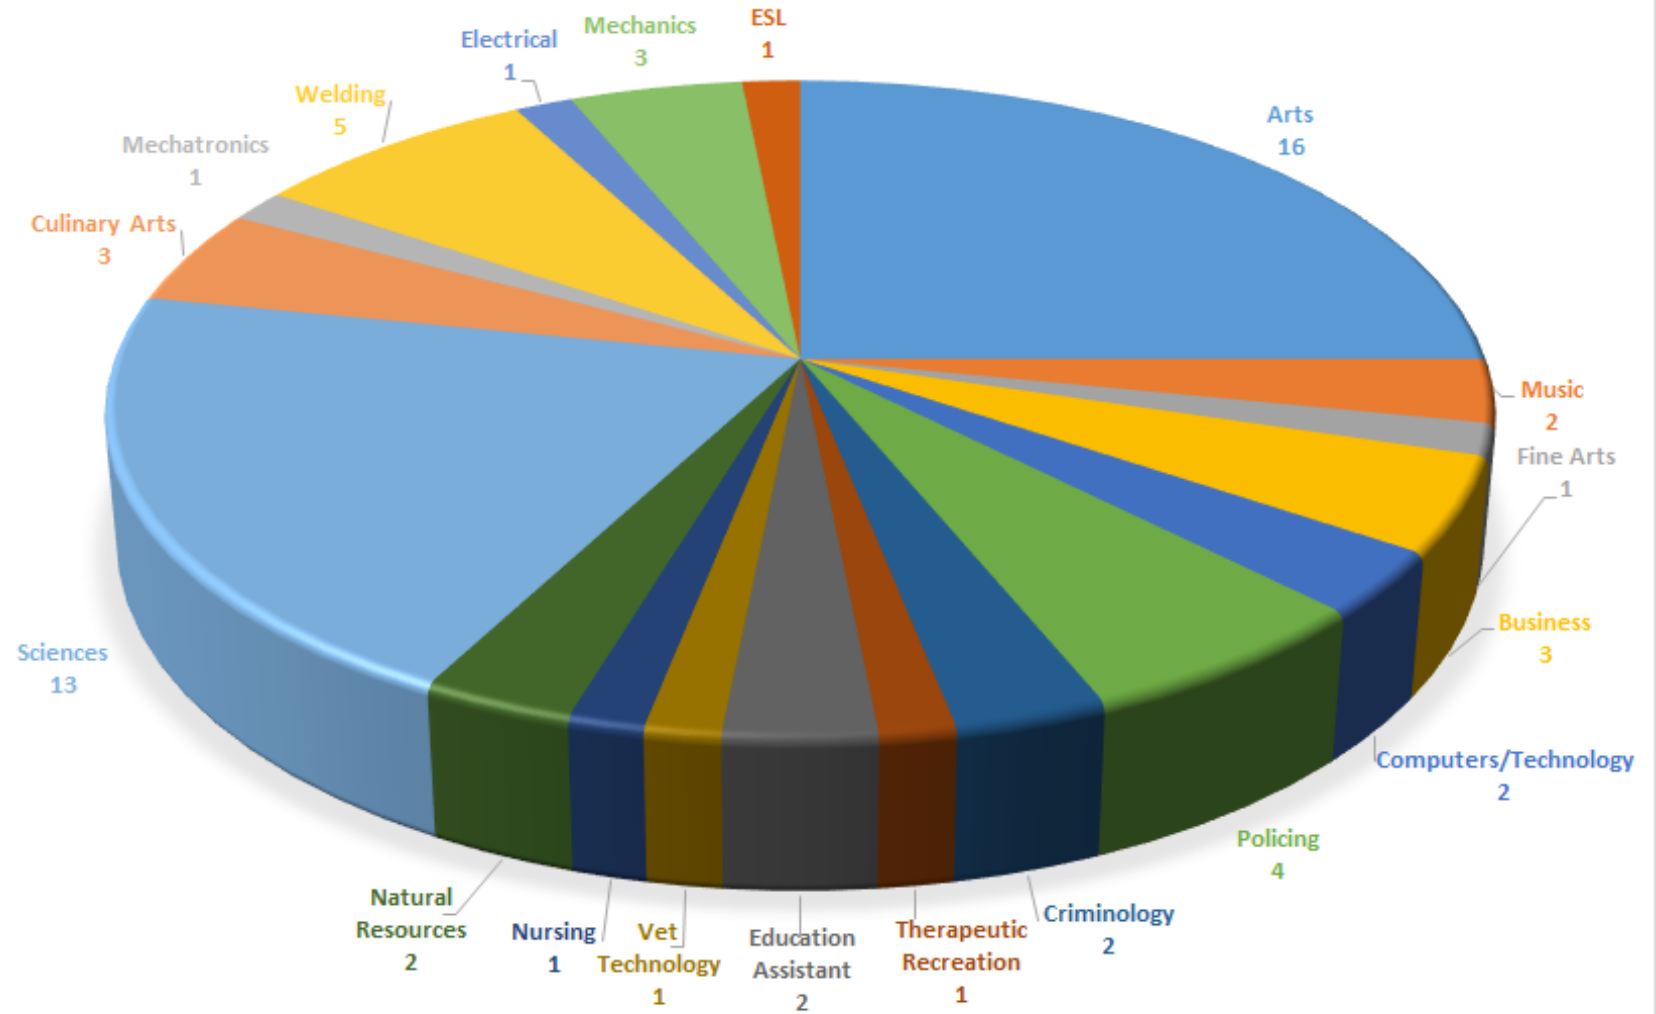

Post-secondary Destination

PROGRAM OF CHOICE

NVIT PROGRAM DESTINATIONS

MSS GRADE 12 STUDENT POPULATION

CHOICE OF INSTITUTION - INDIGENOUS MSS GR. 12 STUDENTS

NVIT PROGRAM SELECTION - INDIGENOUS GR. 12 STUDENTS