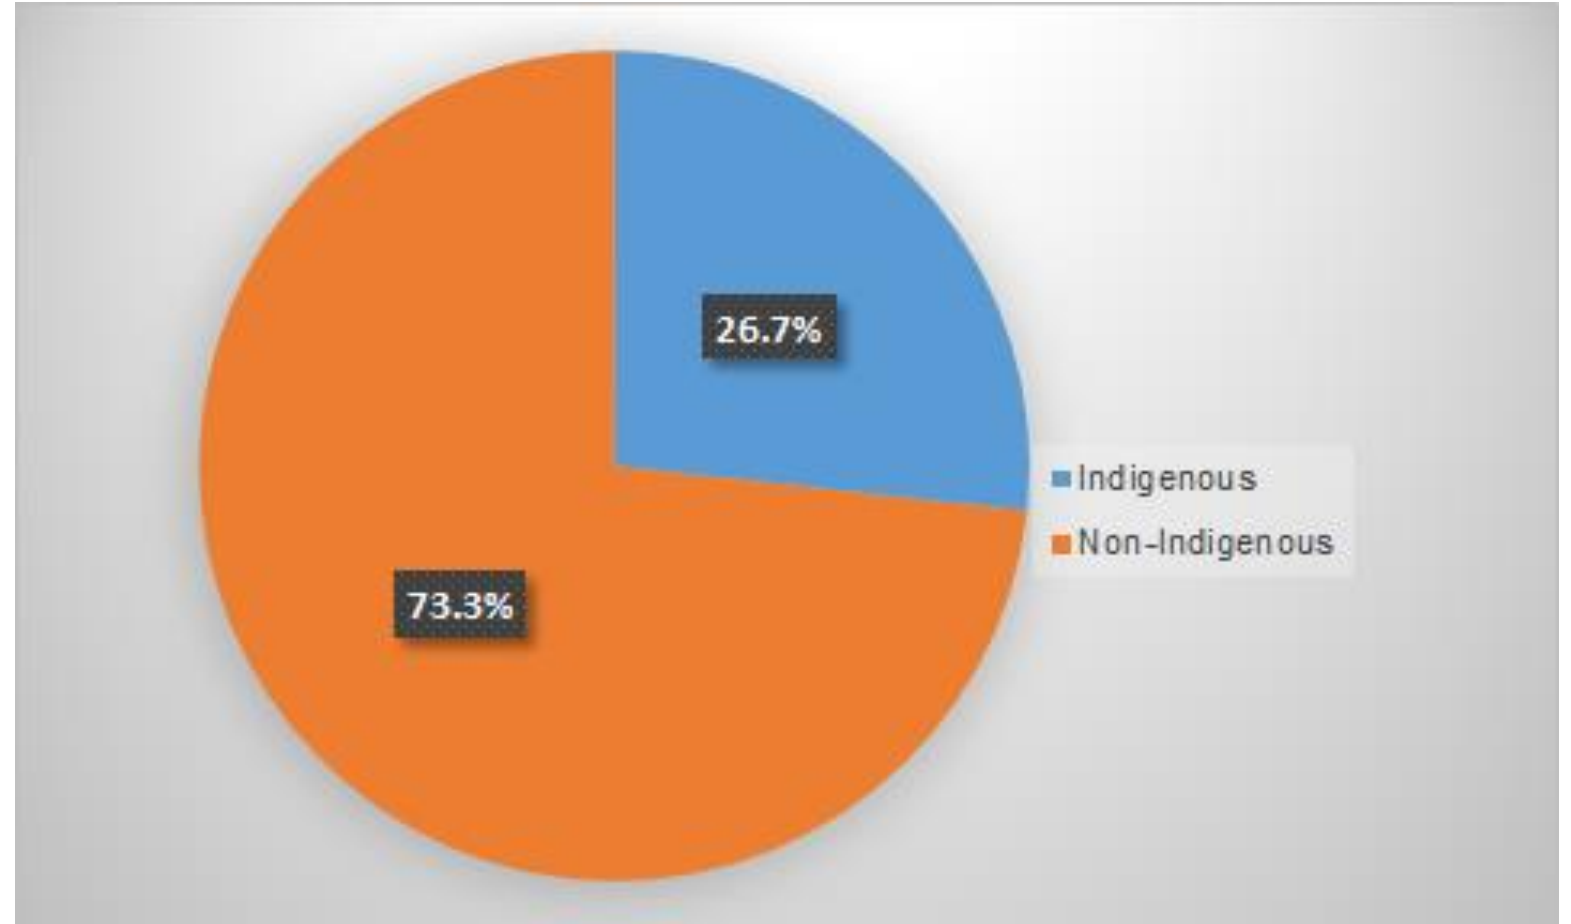

Post-secondary Destination

PROGRAM OF CHOICE

NVIT PROGRAM DESTINATIONS

MSS GRADE 12 STUDENT POPULATION

CHOICE OF INSTITUTION - INDIGENOUS MSS GR. 12 STUDENTS

NVIT PROGRAM SELECTION - INDIGENOUS GR. 12 STUDENTS