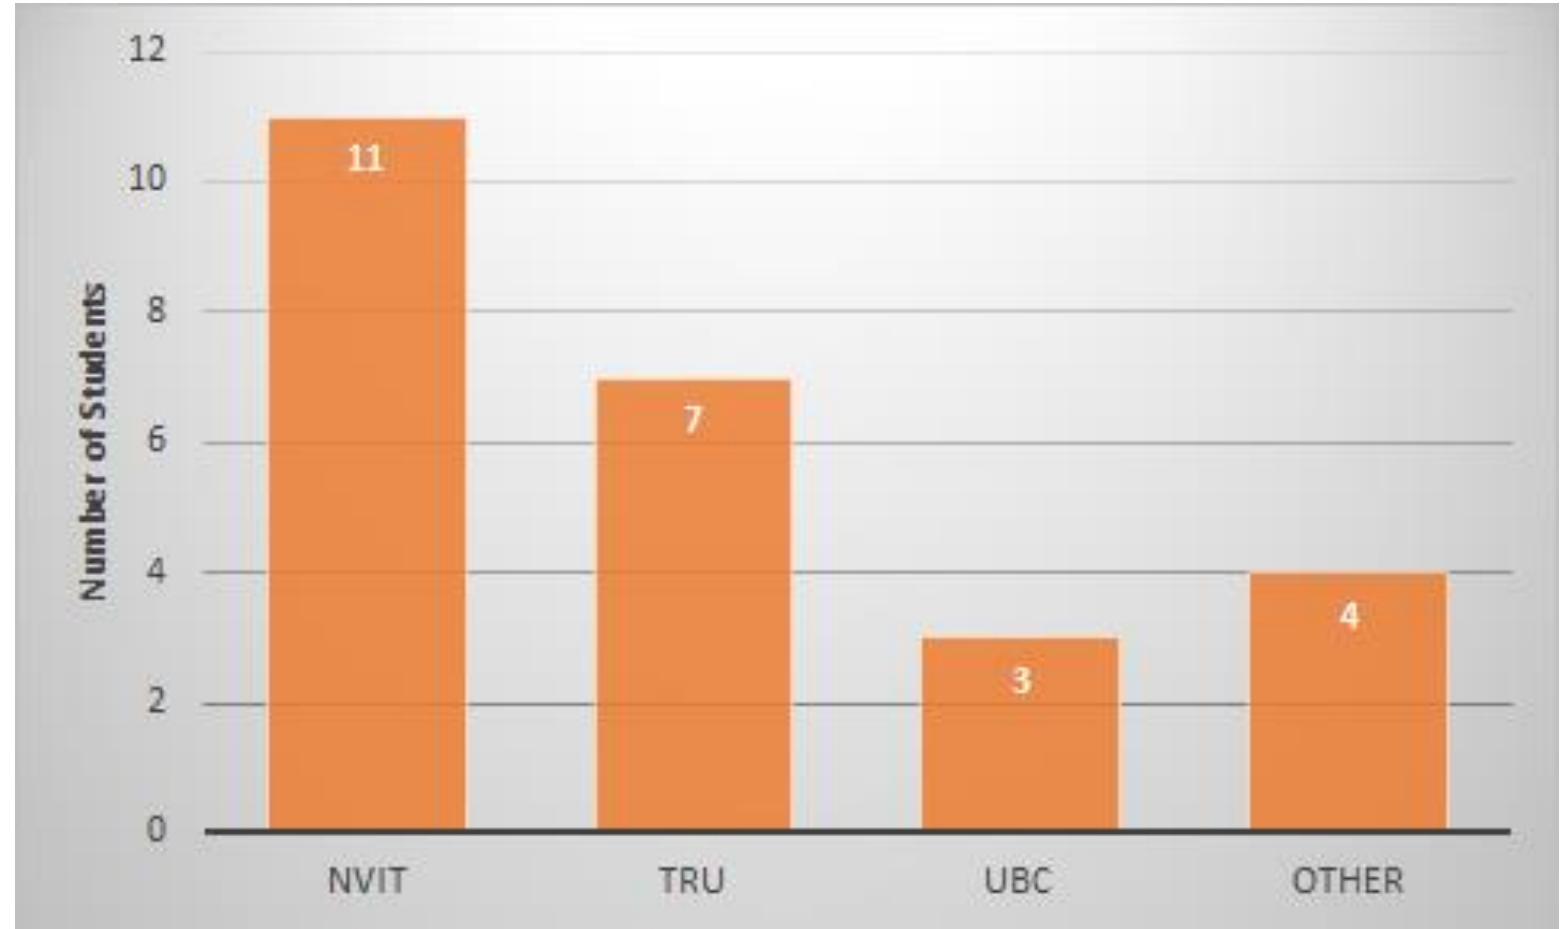

Post-secondary Destination

PROGRAM OF CHOICE

NVIT PROGRAM DESTINATIONS

MSS GRADE 12 STUDENT POPULATION

CHOICE OF INSTITUTION - INDIGENOUS MSS GR. 12 STUDENTS

NVIT PROGRAM SELECTION - INDIGENOUS GR. 12 STUDENTS