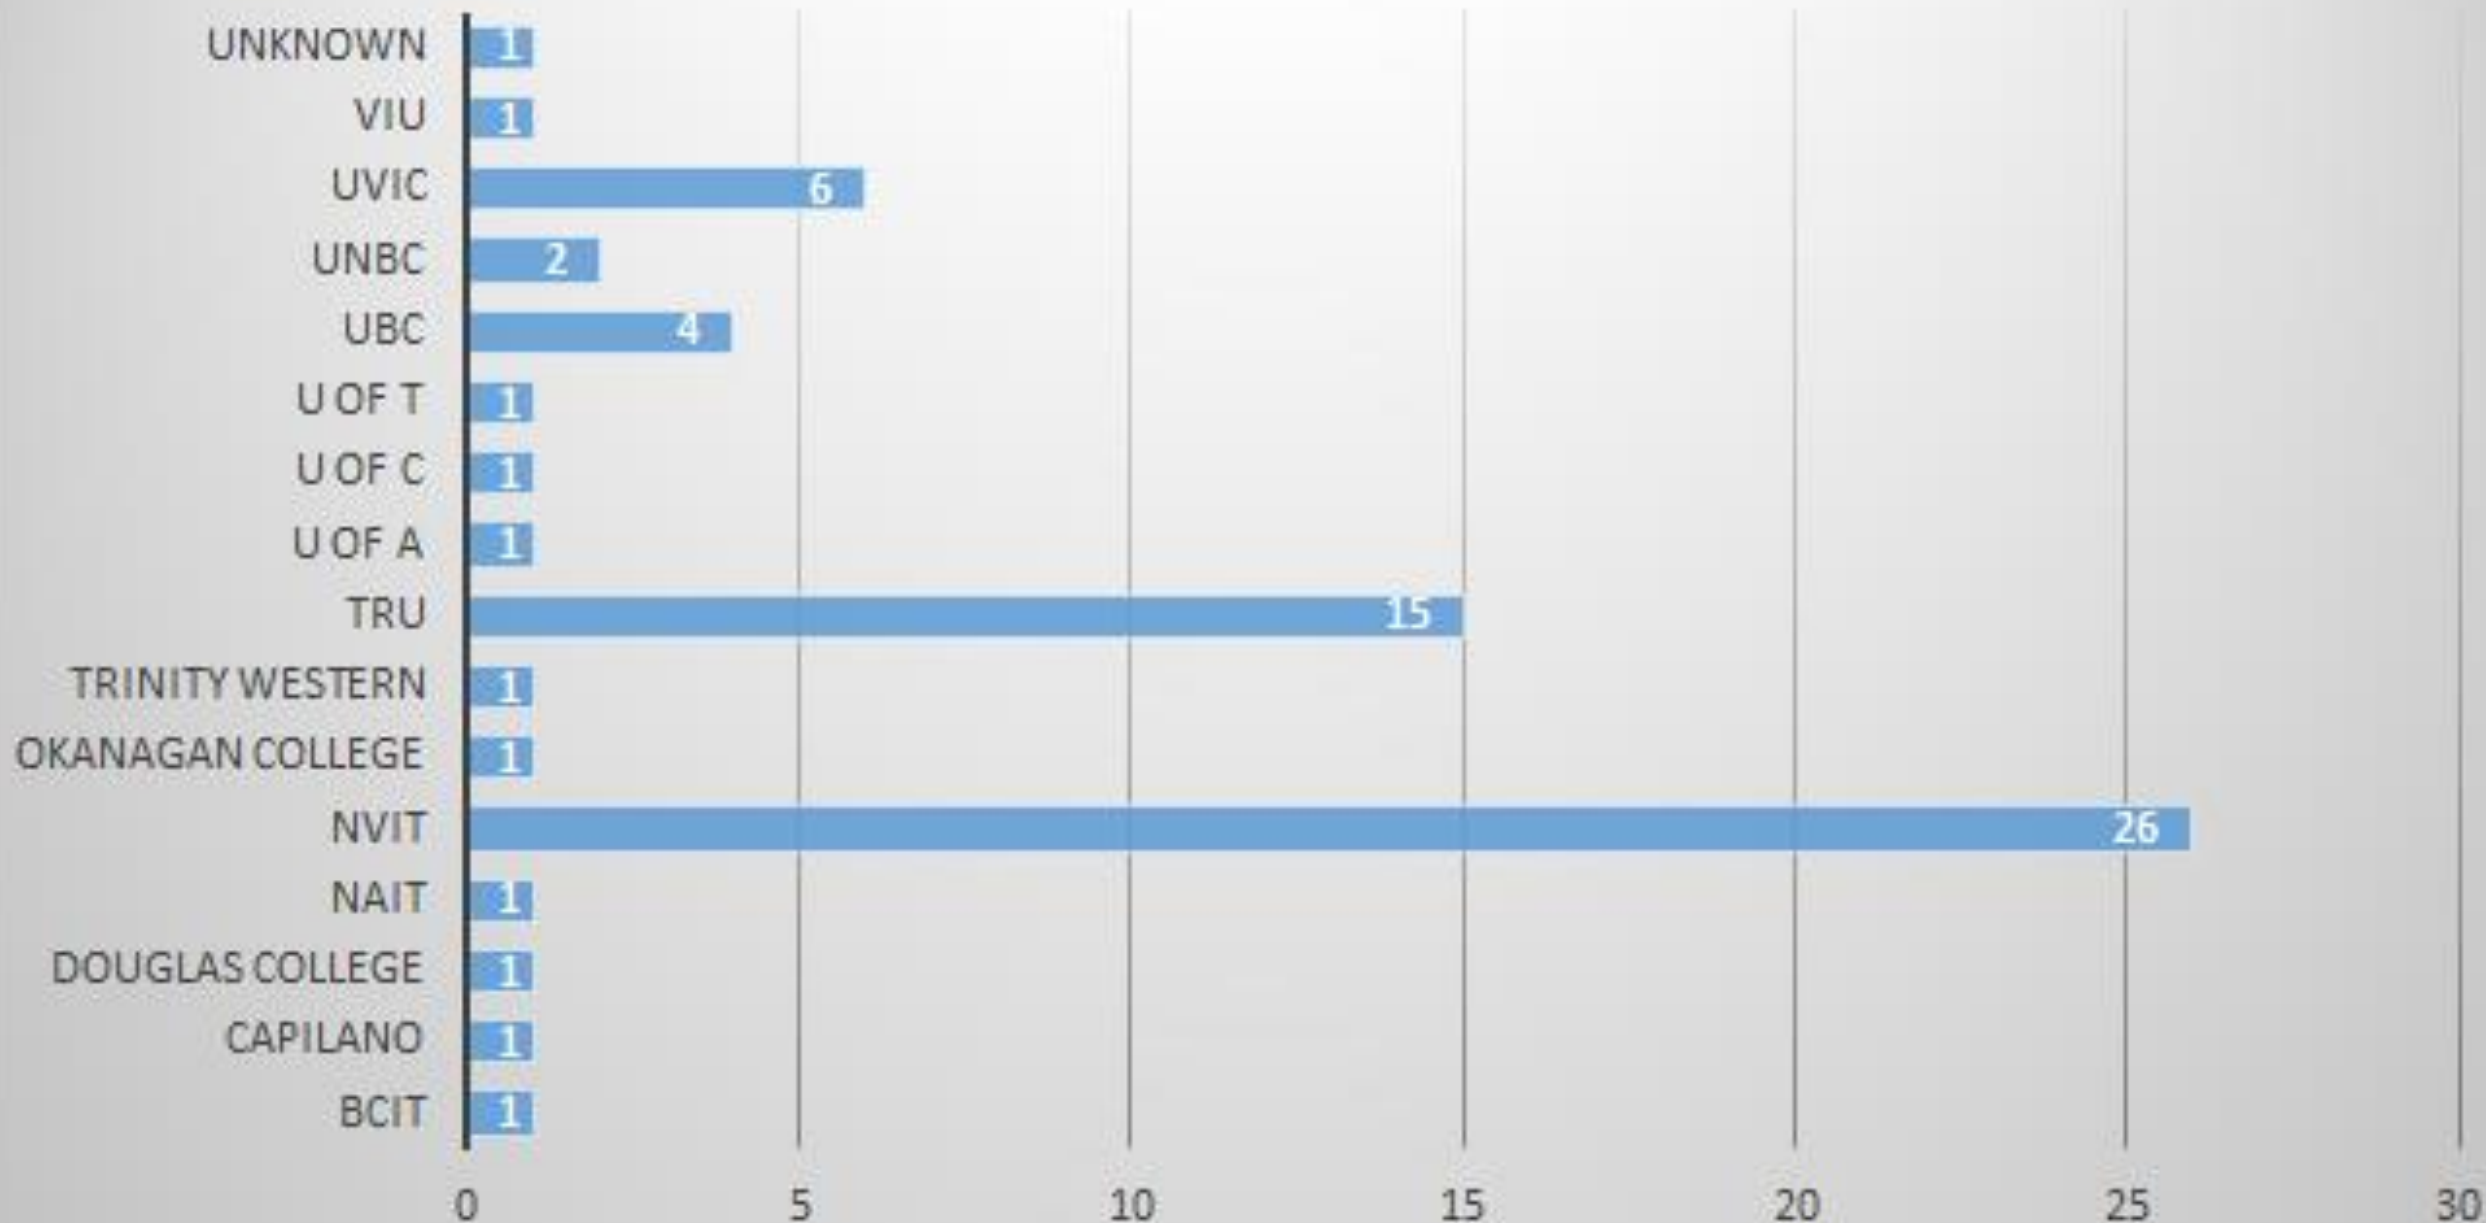

Post-secondary Destination

PROGRAM OF CHOICE

NVIT PROGRAM DESTINATIONS

MSS GRADE 12 STUDENT POPULATION

CHOICE OF INSTITUTION - INDIGENOUS MSS GR. 12 STUDENTS

NVIT PROGRAM SELECTION - INDIGENOUS GR. 12 STUDENTS