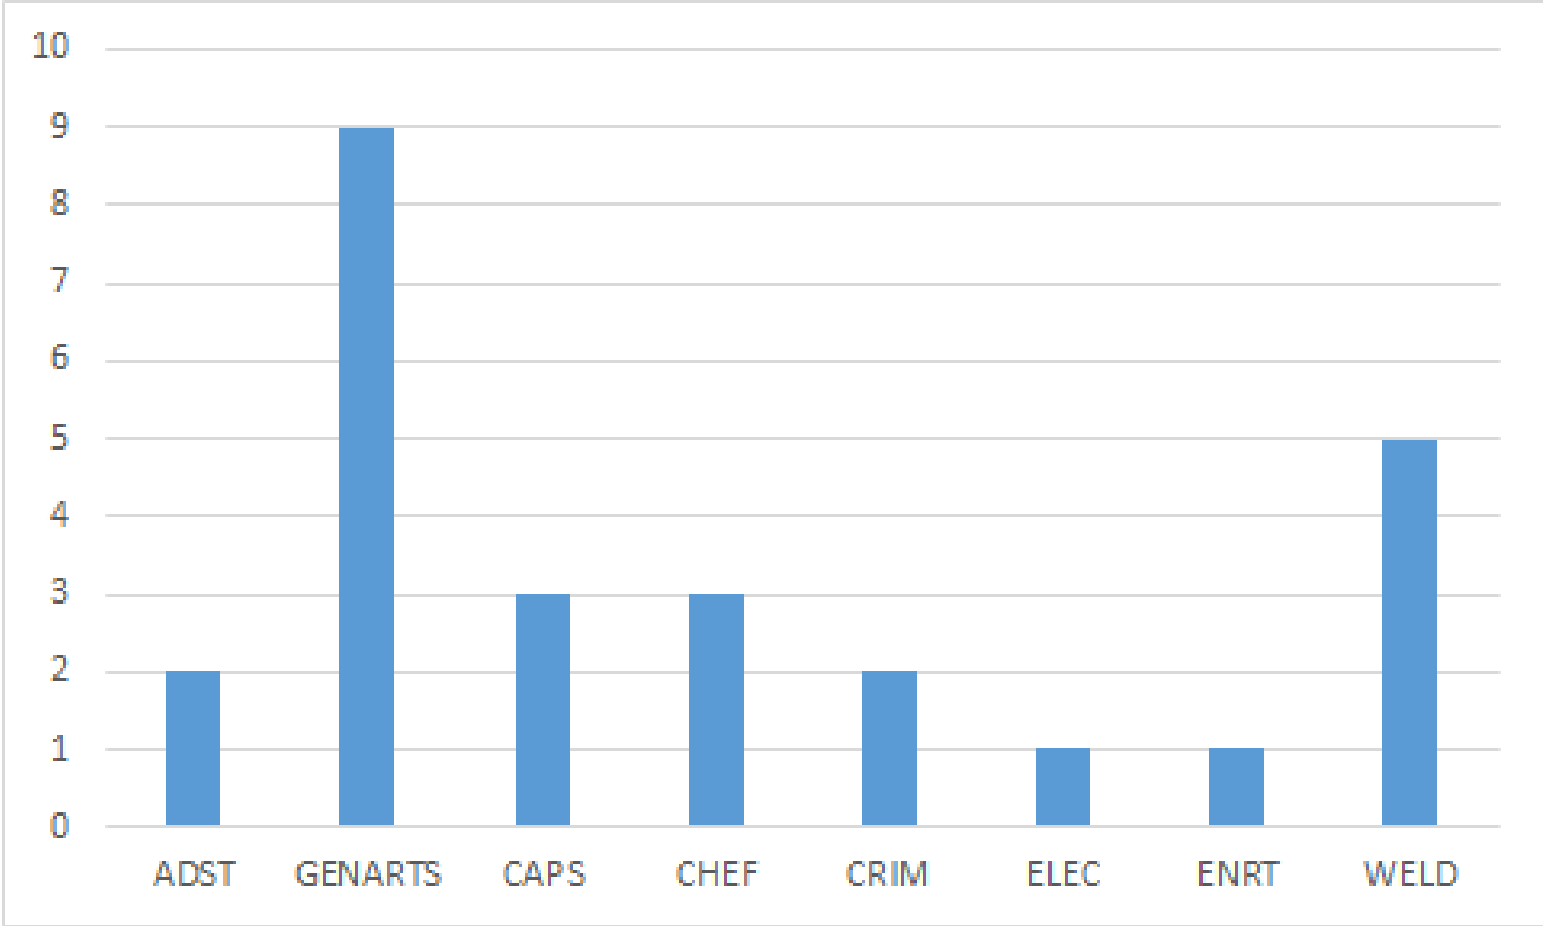

Post-secondary Destination

PROGRAM OF CHOICE

NVIT PROGRAM DESTINATIONS

MSS GRADE 12 STUDENT POPULATION

CHOICE OF INSTITUTION - INDIGENOUS MSS GR. 12 STUDENTS

NVIT PROGRAM SELECTION - INDIGENOUS GR. 12 STUDENTS